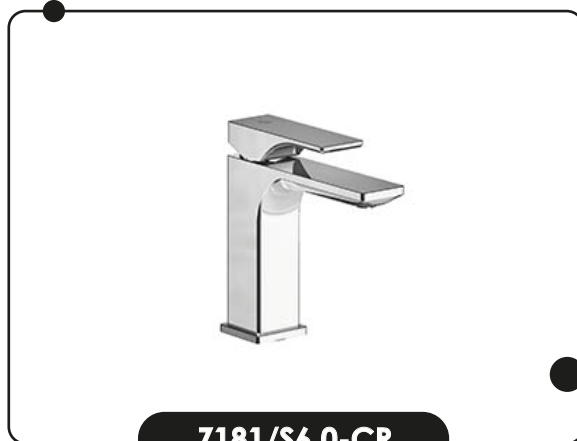

Z181/S6.0-CR

**MONOCOMANDO LAVAMANOS
SAUCO**