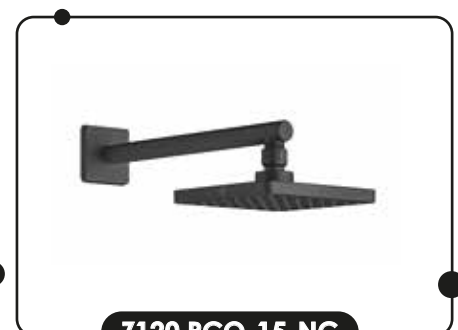

DUCHA ARTICULADA 200mm

**Z120.PRO-20-ORR**

DUCHA ARTICULADA 200mm

**Z120/21-CR**

DUCHA ART. COMPLETA CUADRADA

**Z120.PCO-15-NG**

DUCHA ARTICULADA 150mm

**Z120.PCO-20-NG**